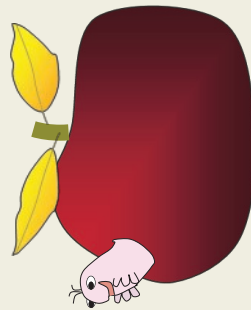

POUR RACONTER

TOTO

LUCA

MIMI

NESTOR

POUR RACONTER

LUCA

A red apple with two yellow leaves and a small white mouse with pink ears and whiskers peeking out from behind the bottom of the apple. The entire scene is enclosed in a dashed rectangular border with two vertical dashed lines on the left side.

NESTOR

A cartoon snail with a grey shell featuring an orange spiral pattern and a grey body with large, expressive eyes. The entire scene is enclosed in a dashed rectangular border with two vertical dashed lines on the left side.

TOTO

A grey mouse with pink feet and a long tail, sitting and eating a piece of yellow cheese. The entire scene is enclosed in a dashed rectangular border with two vertical dashed lines on the left side.

MIMI

A black and white penguin holding a large blue pencil. The entire scene is enclosed in a dashed rectangular border with two vertical dashed lines on the left side.

POUR RACONTER

Découpe en suivant les pointillés, puis rabat les languettes basses alternativement vers l'avant, puis vers l'arrière.