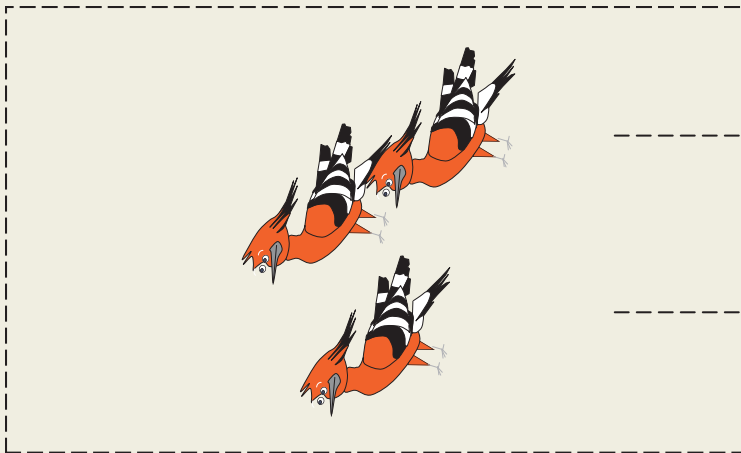

POUR RACONTER

TOTO

LUCA

MIMI

NESTOR

POUR RACONTER

LUCA

A red apple with two yellow leaves and a small white mouse with pink ears and whiskers peeking out from behind the bottom of the apple. The entire scene is enclosed in a dashed rectangular border with two vertical dashed lines on the left side.

NESTOR

A cartoon snail with a grey shell featuring an orange spiral pattern and a grey body with large, expressive eyes. The entire scene is enclosed in a dashed rectangular border with two vertical dashed lines on the left side.

TOTO

A grey mouse with pink feet and a long tail, sitting and eating a piece of yellow cheese. The entire scene is enclosed in a dashed rectangular border with two vertical dashed lines on the left side.

MIMI

A black and white penguin holding a large blue pencil. The entire scene is enclosed in a dashed rectangular border with two vertical dashed lines on the left side.

POUR RACONTER

Découpe en suivant les pointillés, puis rabat les languettes basses alternativement vers l'avant, puis vers l'arrière.