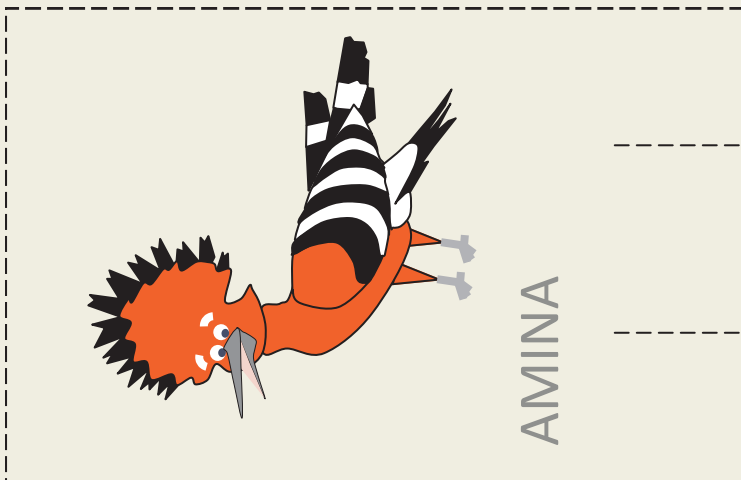

POUR RACONTER

TOTO

LUCA

MIMI

NESTOR

POUR RACONTER

LUCA

A red apple with two yellow leaves and a small white mouse with pink ears and whiskers peeking out from behind the bottom of the apple. The entire scene is enclosed in a dashed rectangular border with two vertical dashed lines on the left side.

NESTOR

A cartoon snail with a grey shell featuring an orange spiral pattern and a grey body with large, expressive eyes. The entire scene is enclosed in a dashed rectangular border with two vertical dashed lines on the left side.

TOTO

A grey mouse with pink feet and a long tail, sitting and eating a piece of yellow cheese. The entire scene is enclosed in a dashed rectangular border with two vertical dashed lines on the left side.

MIMI

A black and white penguin holding a large blue pencil. The entire scene is enclosed in a dashed rectangular border with two vertical dashed lines on the left side.

POUR RACONTER

Découpe en suivant les pointillés, puis rabat les languettes basses alternativement vers l'avant, puis vers l'arrière.