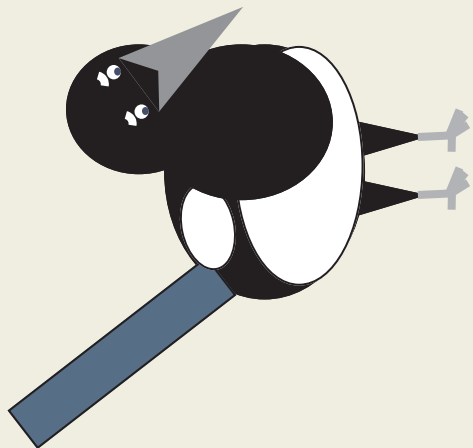

POUR RACONTER

TOTO

LUCA

MIMI

NESTOR

POUR RACONTER

LUCA

A red apple with two yellow leaves and a small white mouse with pink ears and whiskers peeking out from behind the bottom of the apple. The entire scene is enclosed in a dashed rectangular border with two vertical dashed lines on the left side.

NESTOR

A cartoon snail with a grey shell featuring an orange spiral pattern and a grey body with large, expressive eyes. The entire scene is enclosed in a dashed rectangular border with two vertical dashed lines on the left side.

TOTO

A grey mouse with pink feet and a long tail, sitting and eating a piece of yellow cheese. The entire scene is enclosed in a dashed rectangular border with two vertical dashed lines on the left side.

MIMI

A black and white penguin holding a large blue pencil. The entire scene is enclosed in a dashed rectangular border with two vertical dashed lines on the left side.

POUR RACONTER

Découpe en suivant les pointillés, puis rabat les languettes basses alternativement vers l'avant, puis vers l'arrière.